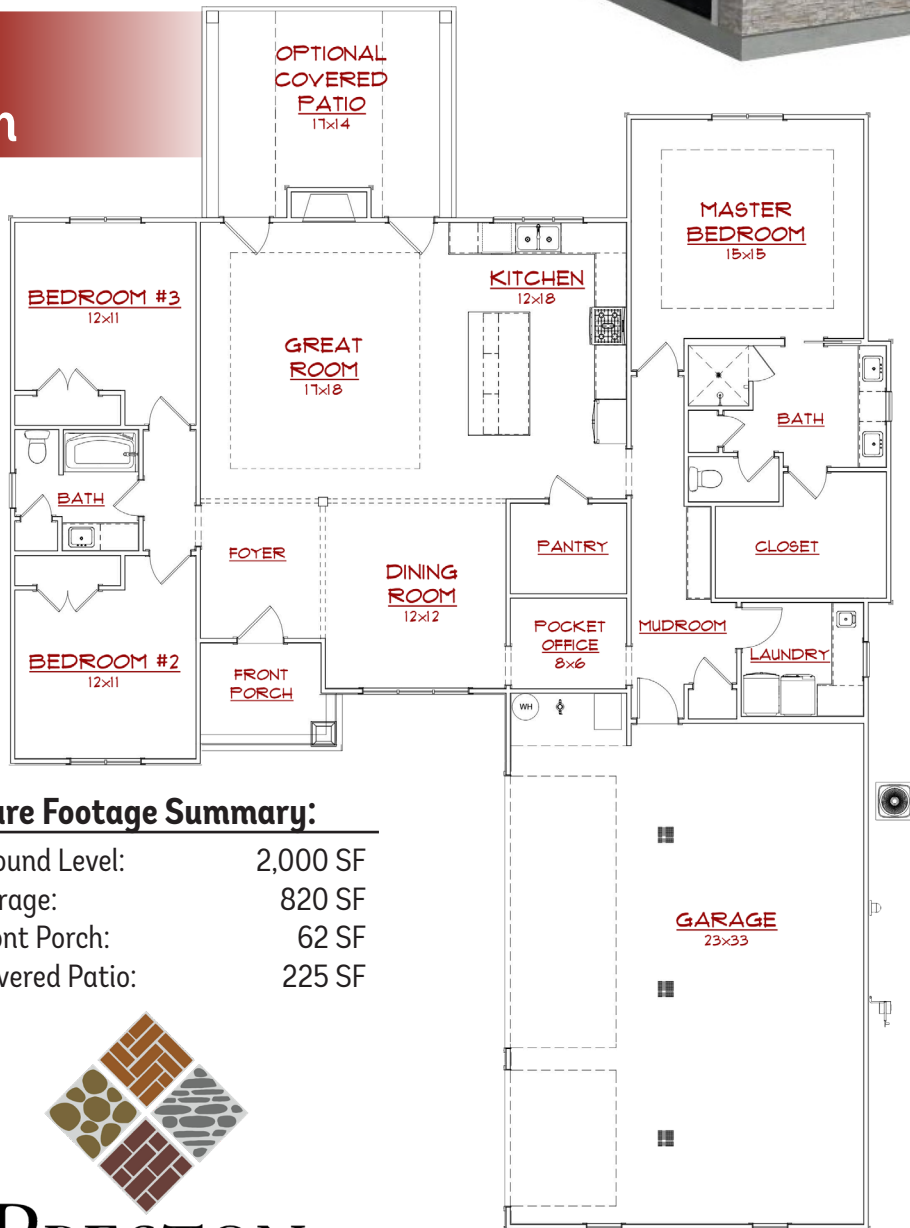

**2000 SF
Split BR Ranch**

Square Footage Summary:

Ground Level:	2,000 SF
Garage:	820 SF
Front Porch:	62 SF
Covered Patio:	225 SF

**PRESTON
ALLEN HOMES**

**CUSTOM DESIGN
QUALITY BUILT**

260.444.6840